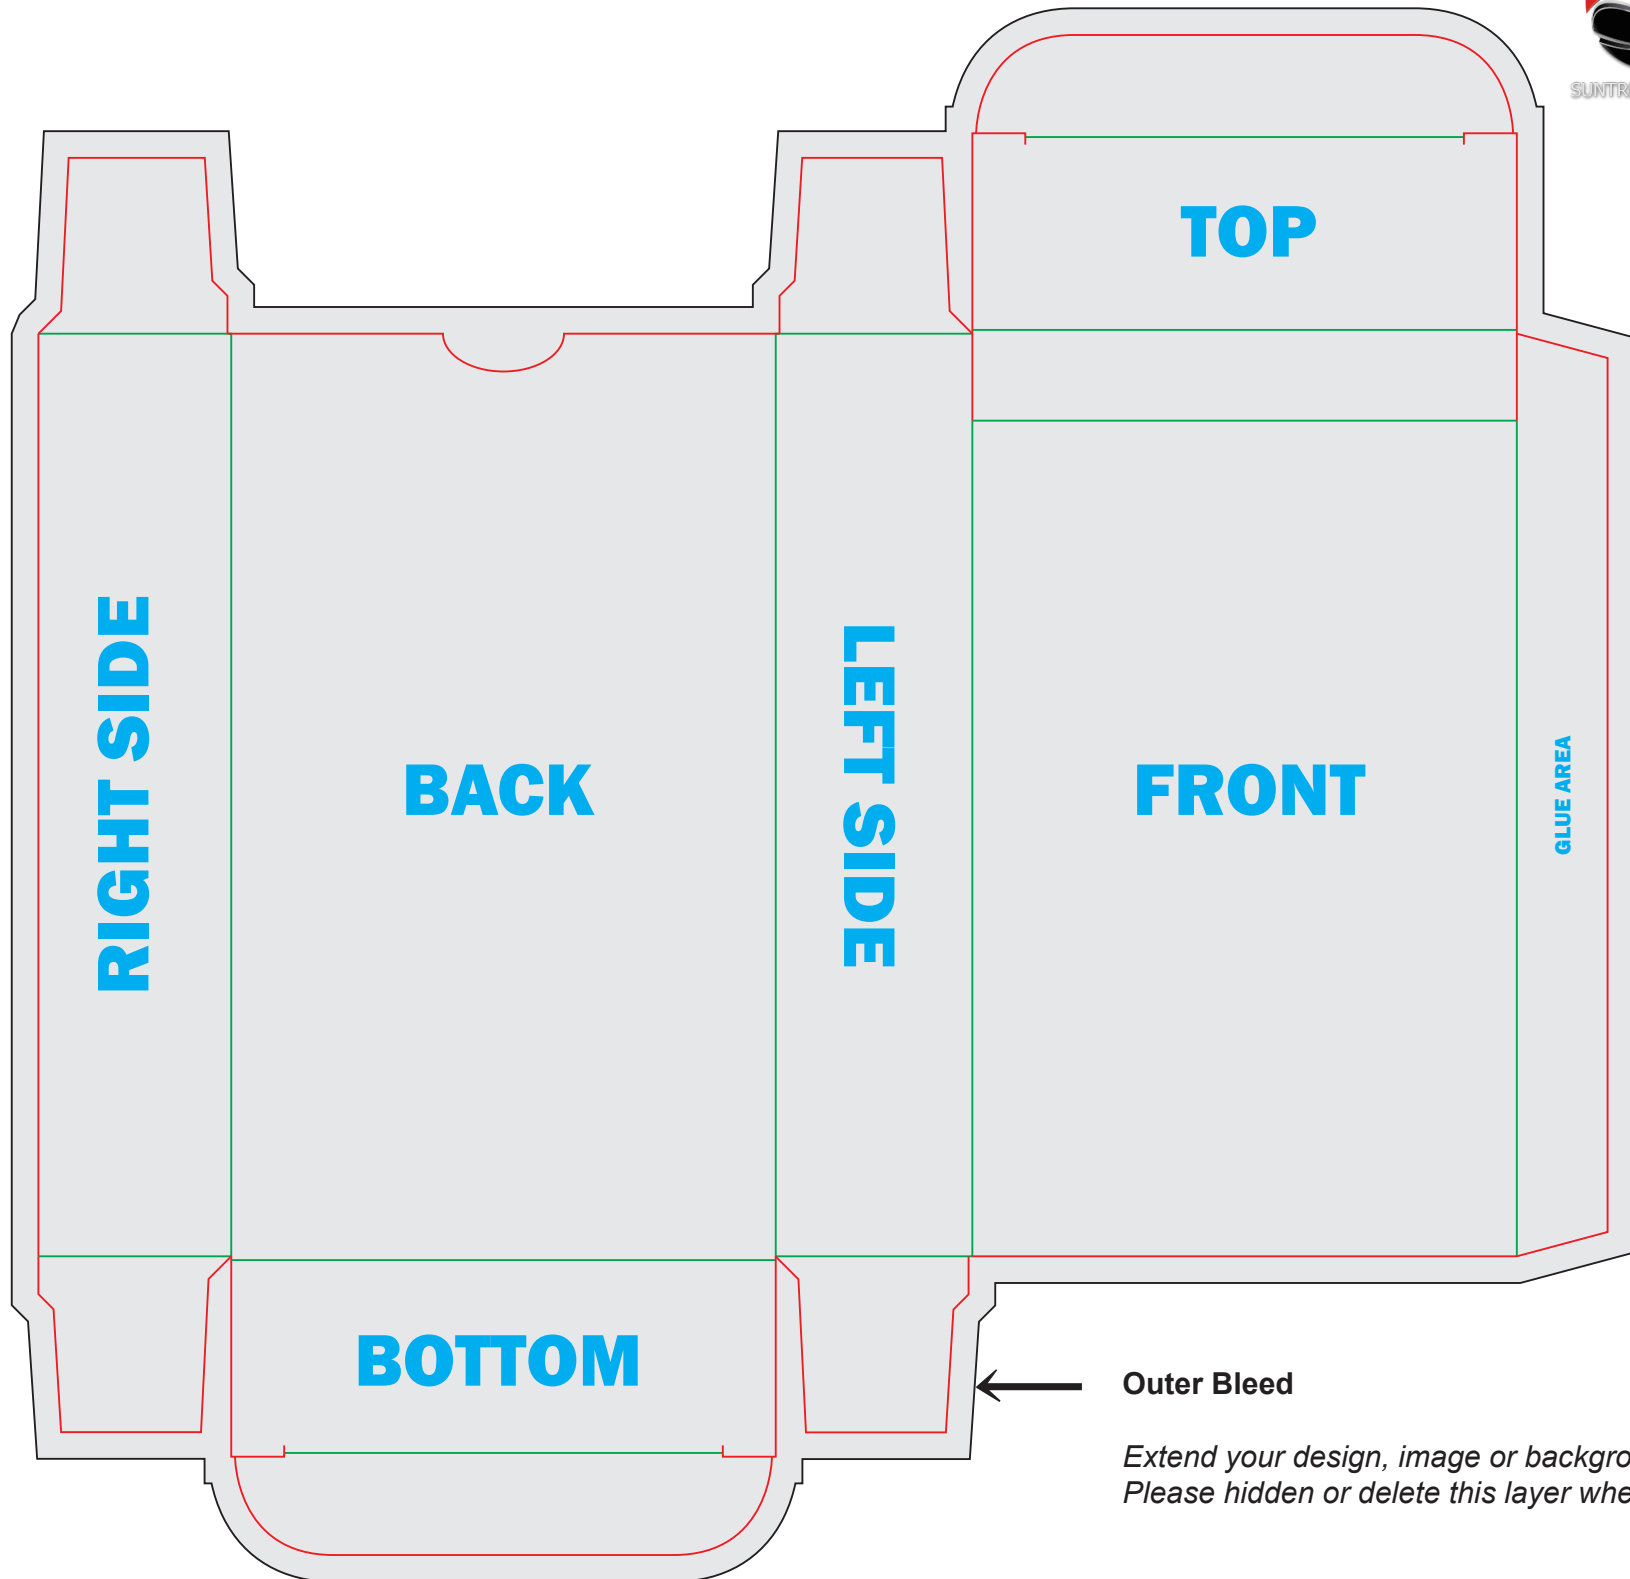

Suntree Card Box Template Instruction

Noraml Tuck Box for 2.75x4.75" cards, 78cards

Outer Bleed

*Extend your design, image or background colors to this line.
Please hidden or delete this layer when you finished.*